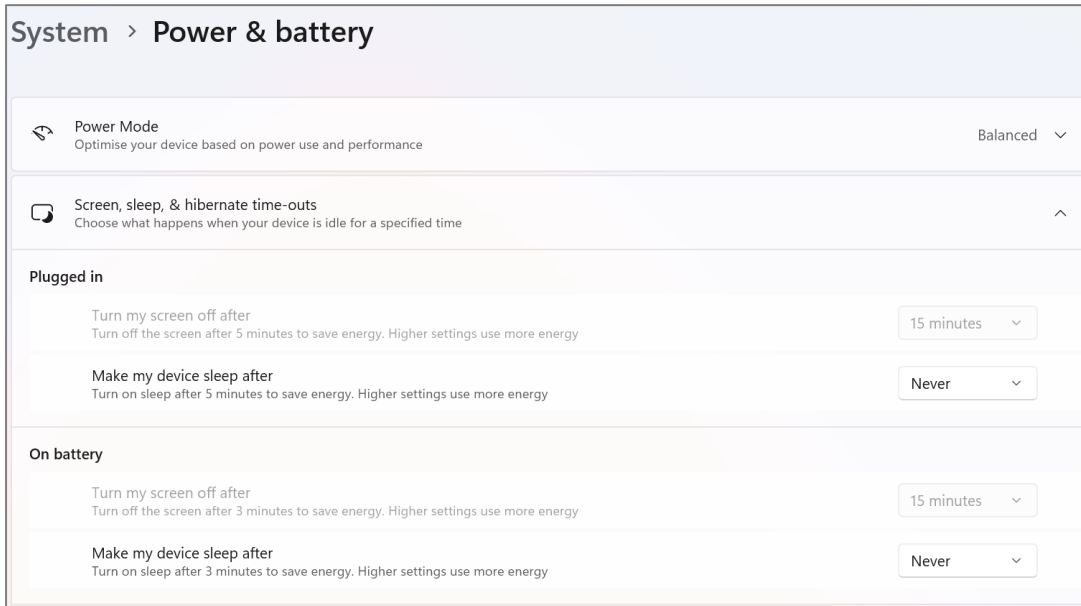

Ref No	PIDM/PRE-CL/2026 (IPS)	Issued on	7 May 2026
TITLE	PIDM INDUSTRY PORTAL: PREREQUISITES CHECKLIST